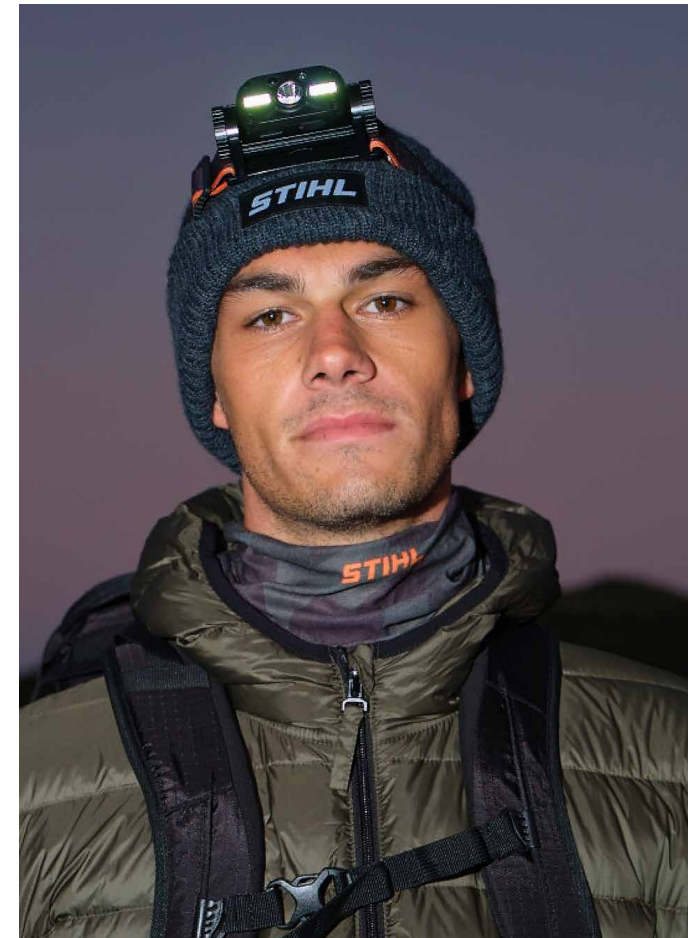

»ABSTRACT CAMO« TUBE SCARF

»ABSTRACT CAMO« TUBE SCARF UNISEX

Warming you up on cold days: this multifunctional camouflage tube scarf with all-over camouflage pattern and STIHL logo print in orange.

Dimensions: approx. 50 x 24.5 cm

Material: 100 % polyester

ORDER NUMBER

0421 600 0121

COLOUR

GREEN

SIZE

ONE SIZE

AVAILABILITY: IMMEDIATE