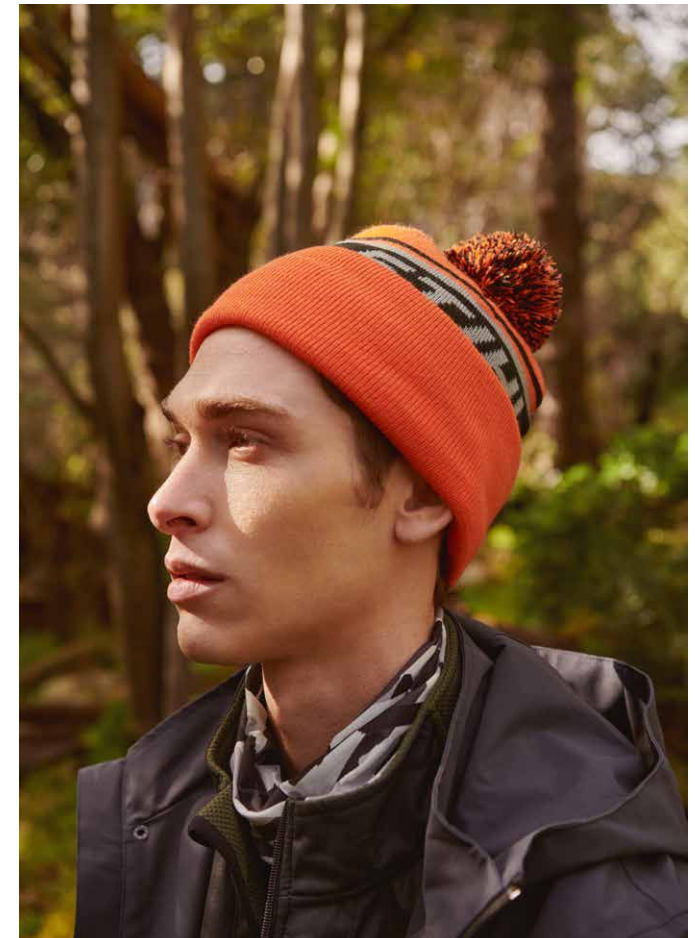

»BOBBLE« HAT

»BOBBLE« HAT UNISEX

Pom-pom beanie would be a funny name for this hat in orange and blue - but we've decided to call it a knitted bobble hat instead! This hat is a real head-turner, with a large STIHL logo in the middle, a band at the bottom and the bobble as the icing on the cake.

Material: 100 % polyacrylic

ORDER NUMBER
0421 600 0010

COLOUR
ORANGE

SIZE
ONE SIZE

AVAILABILITY: IMMEDIATE