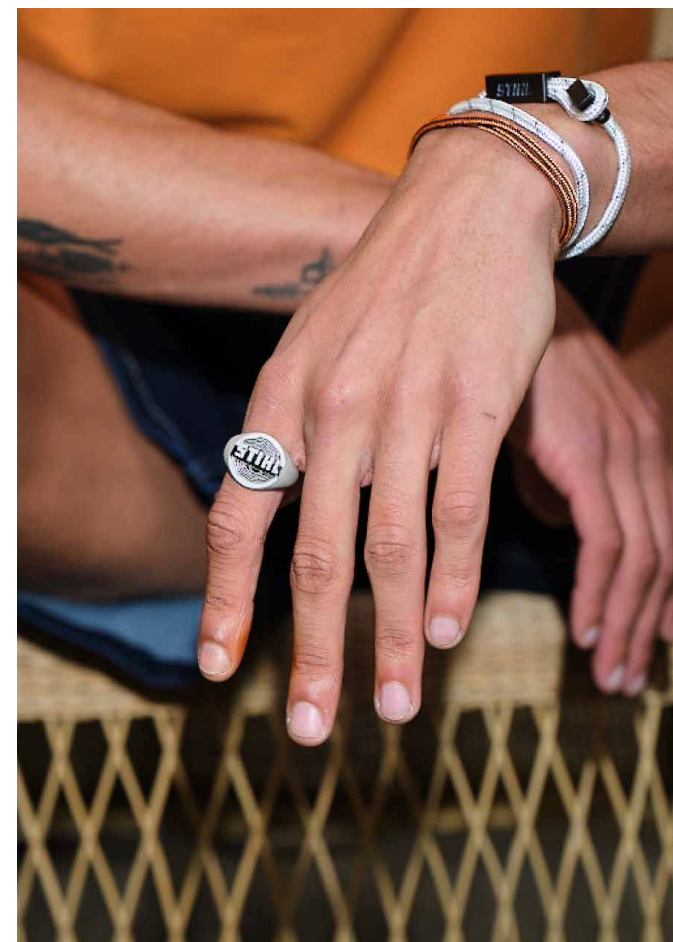

»HERITAGE« SIGNET RING

»HERITAGE« SIGNET RING

Now there's something you don't see everyday: a STIHL signet ring featuring the Heritage logo! The ring is made from brass, plated with matt-silver-finished rhodium. Available in sizes 64 (diameter 20.5 mm), 66 (diameter 21 mm) and 68 (diameter 21.7 mm).

Material: rhodium-plated brass

ORDER NUMBER	SIZE
0421 600 0087	64
0421 600 0088	66
0421 600 0089	68

AVAILABILITY: IMMEDIATE