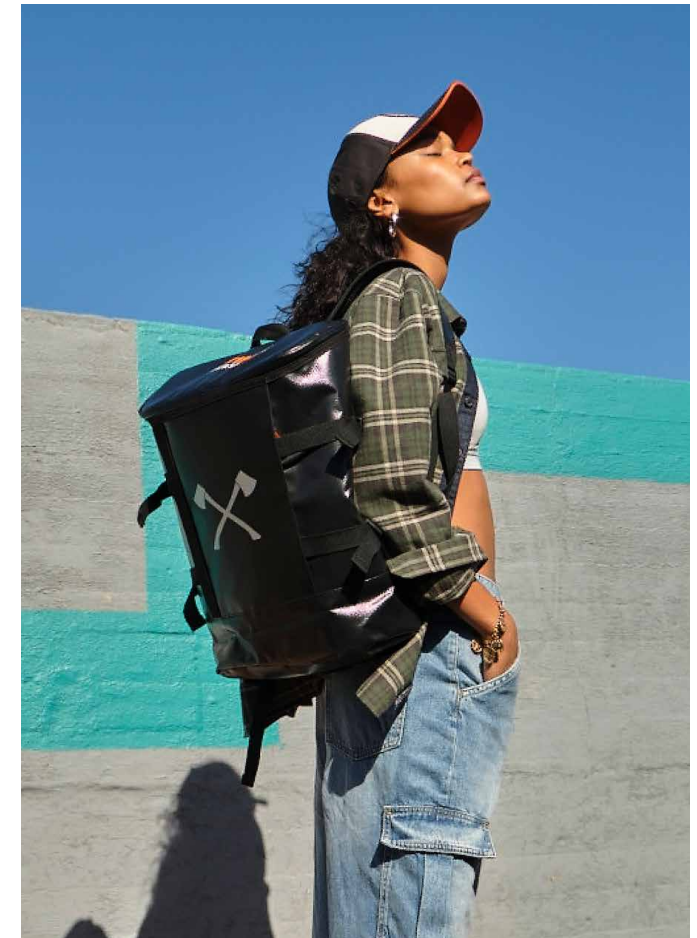

»TIMBERSPORTS®« COOLER BACKPACK

»TIMBERSPORTS®« COOLER BACKPACK

Fancy a cosy summer picnic?
This TIMBERSPORTS® backpack will keep your food and drinks cool and refreshing, even at high temperatures. The backpack comes in a sporty design. Featuring the classic TIMBERSPORTS® axes and logo, it also has a zipper in the shape of a STIHL starter grip. The cooler backpack is made from water-repellent material and is easy to wipe out and clean.

Dimensions: approx. 45 x 30 x 15 cm
Material: tarpaulin, 5 mm insulation, foam for long cooling performance, aluminium-coated inner layer

ORDER NUMBER
0421 600 0082

COLOUR
**BLACK/
WHITE/
ORANGE**

AVAILABILITY: 03/2023