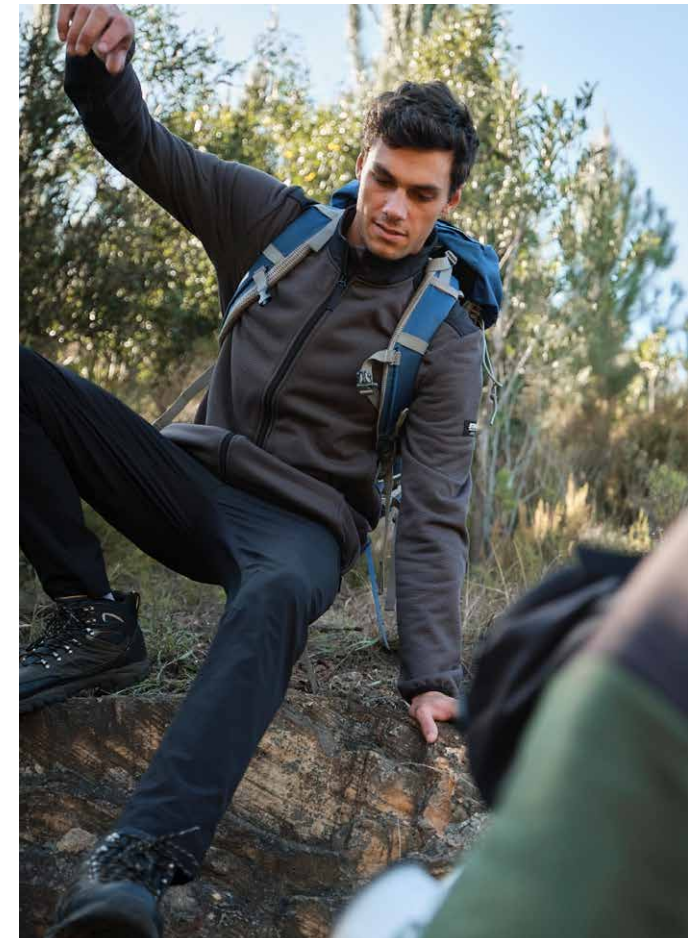

»PERFORMANCE« FLEECE JACKET

»PERFORMANCE« FLEECE JACKET MEN'S

Grey fleece jacket for autumn days. This jacket is made from structured fleece with a brushed inner, and includes inserts made from hard-wearing woven polyester twill on the shoulders and sleeves. The two zip pockets on the sides can be used to store small items or to keep your hands warm. A STIHL »LEGENDARY PERFORMANCE« woven label is attached to the sleeve.

Material: 100 % polyester

ORDER NUMBER

0421 100 21 XX

COLOUR

GREY

SIZE

S-XXXL

AVAILABILITY: 02/2023