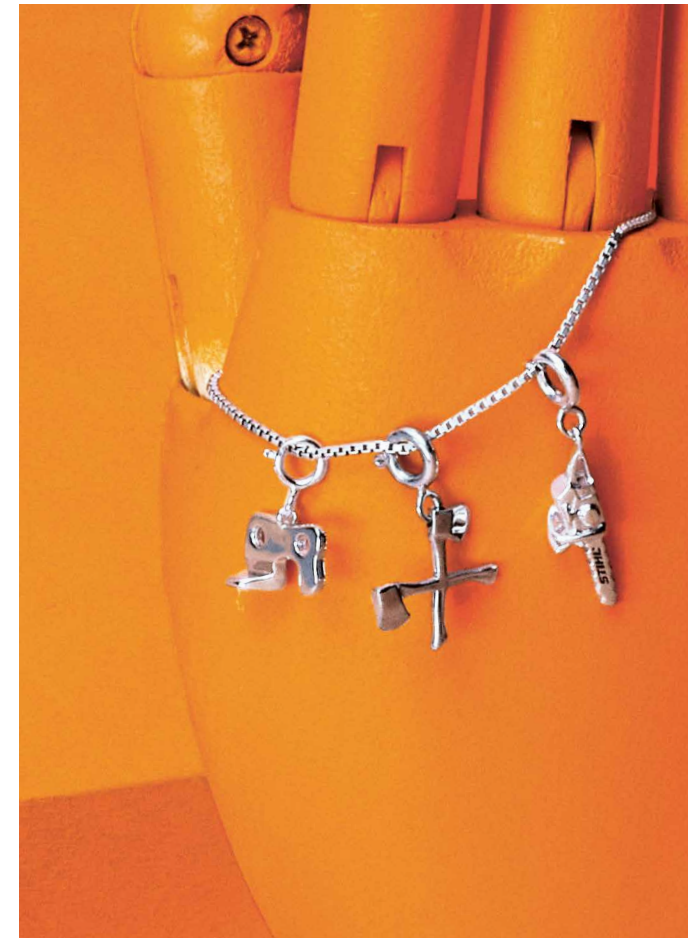

»AXE« HANGING CHARM

»AXE« HANGING CHARM

Looking for something new to add to your bracelet or necklace? Our 18 mm charm with two crossed axes is made from rhodium-plated 925 silver, and lovingly packaged in a gift box.

Material: 925 silver, rhodium-plated

ORDER NUMBER
0420 560 0007

COLOUR
SILVER

AVAILABILITY: IMMEDIATE