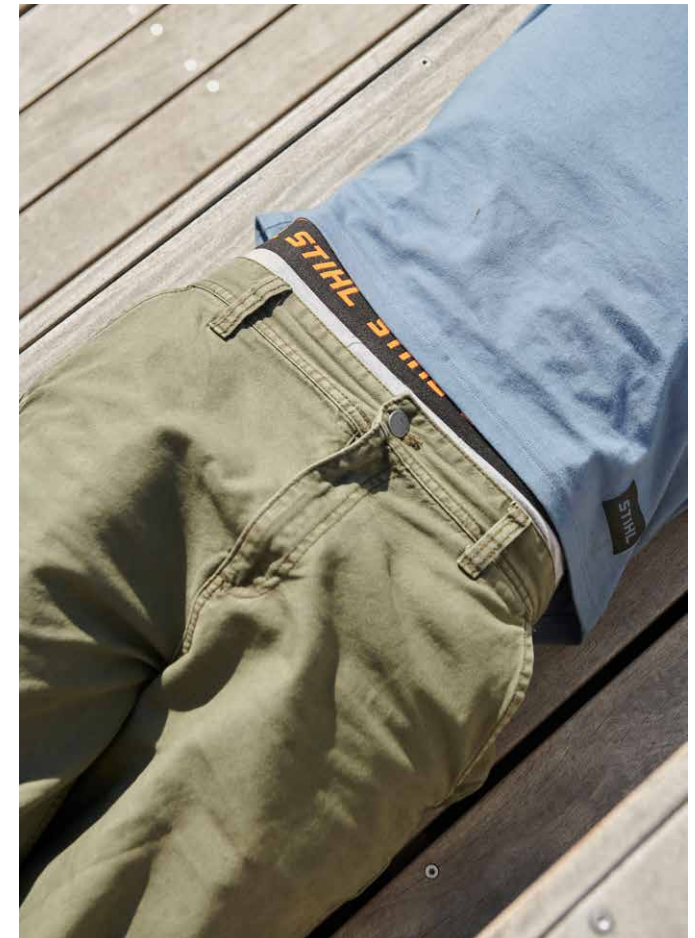

»LOGO« BOXER SHORTS, SET OF 2

»LOGO« BOXER SHORTS, SET OF 2 MEN'S

The perfect fit: STIHL boxer shorts with STIHL logo repeated on the waistband. These snug-fitting boxer shorts are sold as a pack of two in black and grey.

Material: black: 95 % cotton, 5 % elathane,
grey: 85 % cotton, 10 % viscose 5 % elastane

ORDER NUMBER
0421 222 05 XX

COLOUR
**GREY/
BLACK**

SIZE
S - XXXL

AVAILABILITY: 02/2023