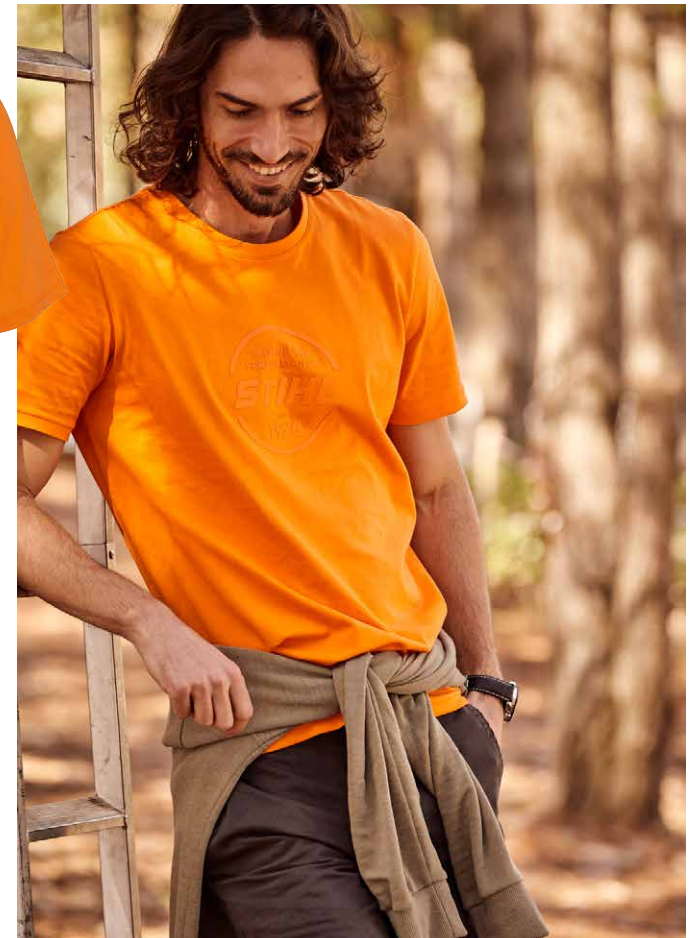

»LOGO CIRCLE« T-SHIRT

»LOGO CIRCLE« T-SHIRT UNISEX

Regular fit round-neck T-shirt in high-quality cotton jersey featuring large tonal 3D logo print in orange. The inner logo label completes the design.

Material: 100% cotton

ORDER NUMBER
0420 600 37 XX

COLOUR
ORANGE

SIZE
XS-XXL

AVAILABILITY: IMMEDIATE