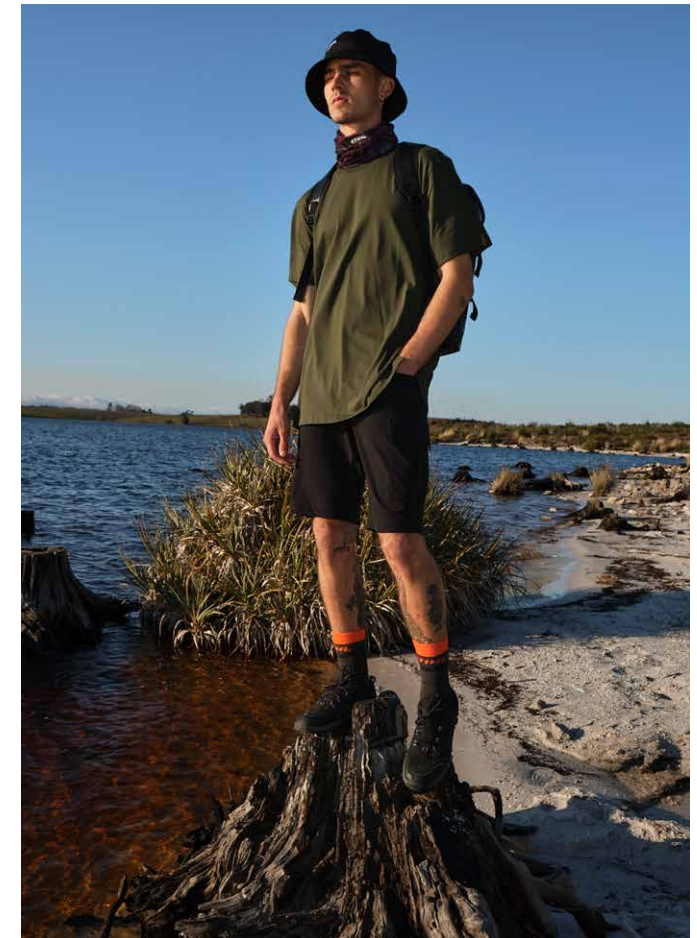

»PERFORMANCE« SHORTS

»PERFORMANCE« SHORTS MEN'S

These men's outdoor shorts in practical, flexible four-way stretch fabric with elasticated waist are super comfortable yet also functional. With two hip pockets, a double patch pocket on the front of the right leg plus one zip pocket and two loops at the back, they offer ample space for various accessories. With black reflective STIHL logo print on the side and STIHL jeans label on the back.

Material: 95 % nylon, 5 % elastane

ORDER NUMBER
0421 222 09 XX

COLOUR
BLACK

SIZE
S-XXXL

AVAILABILITY: 02/2023