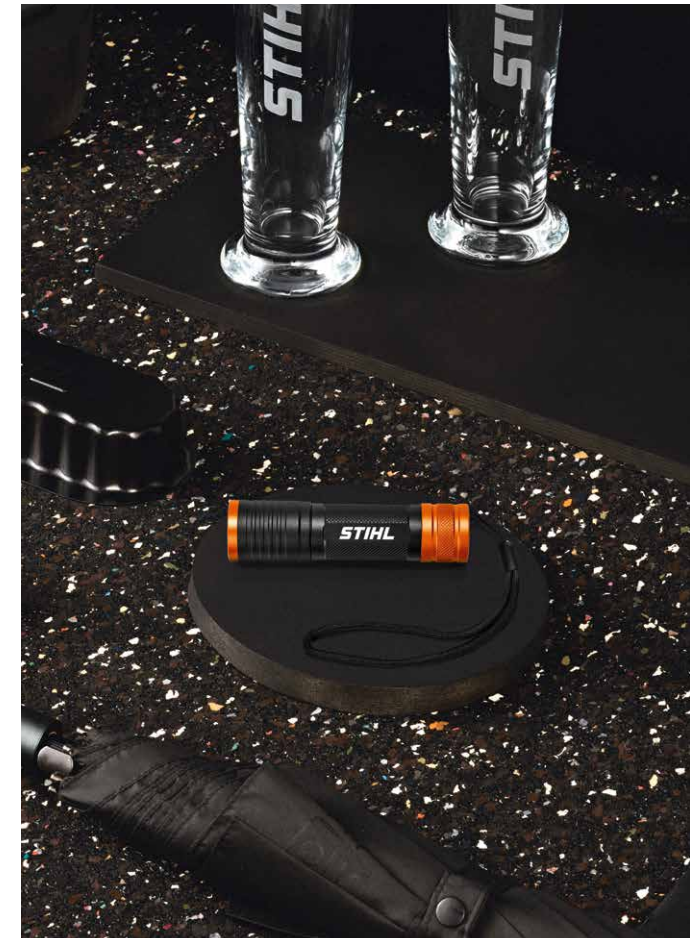

LED FLASHLIGHT

LED FLASHLIGHT

Black anodised, robust aluminium 3W LED flashlight. Front ring and battery cover in contrasting orange. With engraved STIHL logo on the casing. Practical pushbutton on the rear of the casing for three light modes. 100 % / 50 % / flashing. Beam can be focused. Includes three AAA batteries and strap.

Material: aluminium

ORDER NUMBER
0421 600 0097

COLOUR
BLACK/
ORANGE

AVAILABILITY: 03/2023