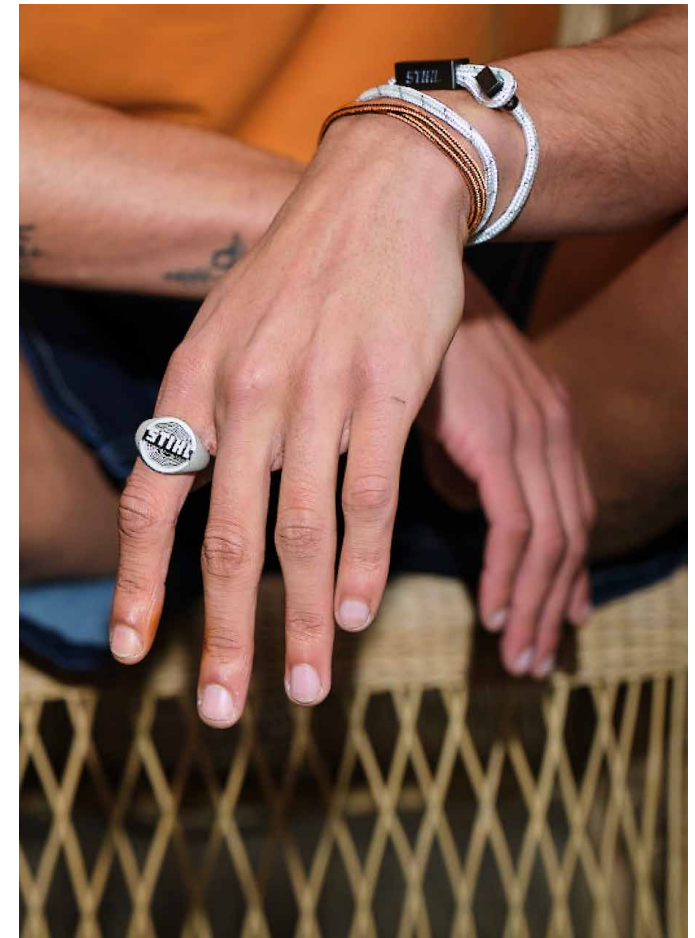

»KISS MY AXE« BRACELET

»KISS MY AXE« BRACELET

The TIMBERSPORTS® bracelet for true fans! Featuring the »KISS MY AXE« logo on its zinc fastener, this nylon bracelet is understated and attractive. Available in sizes 200 mm and 220 mm. This piece is designed for both men and women.

Material: polyresin

Colour: black/orange/white

ORDER NUMBER

0421 600 0092

0421 600 0093

SIZE

200 MM

220 MM

AVAILABILITY: IMMEDIATE