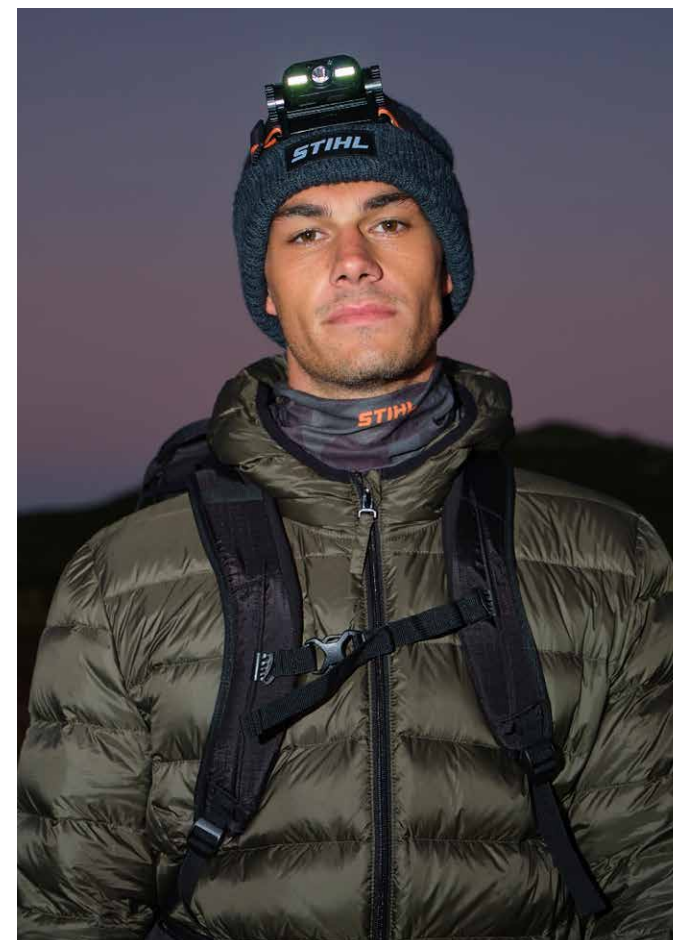

AVAILABILITY: IMMEDIATE