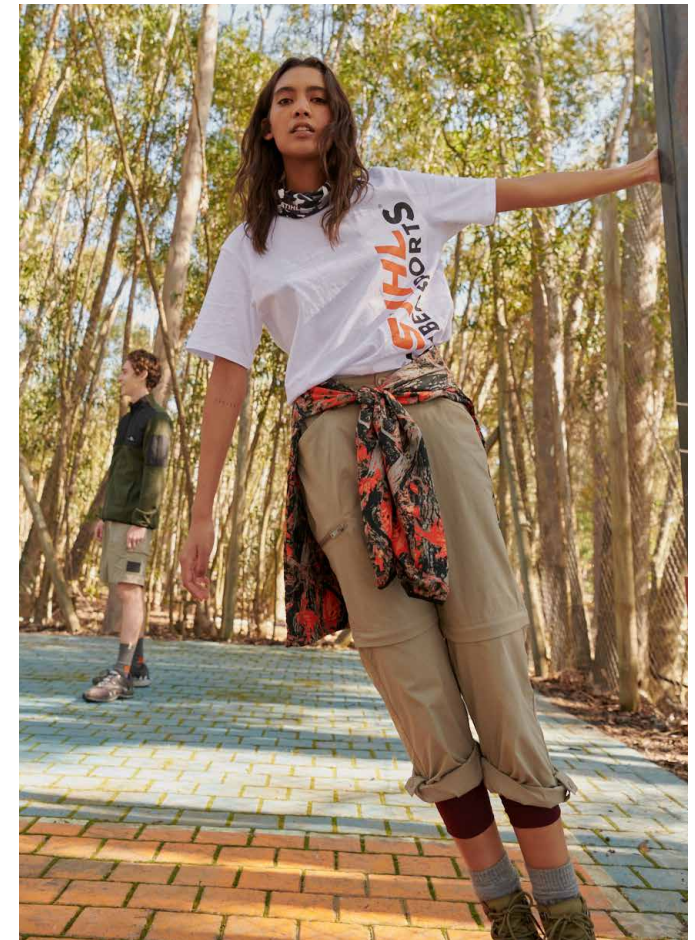

»LOGO VERTICAL« T-SHIRT

»LOGO VERTICAL« T-SHIRT UNISEX

This white cotton T-shirt with »STIHL TIMBERSPORTS®« print from the collection of the same name is a real statement piece for fans of lumberjack sports. Look great from Monday to Sunday - in the forest, in the office, on the sofa and anywhere else you like.

Material: 100 % cotton

ORDER NUMBER
0421 300 09 XX

COLOUR
WHITE

SIZE
XS - XXL

AVAILABILITY: IMMEDIATE