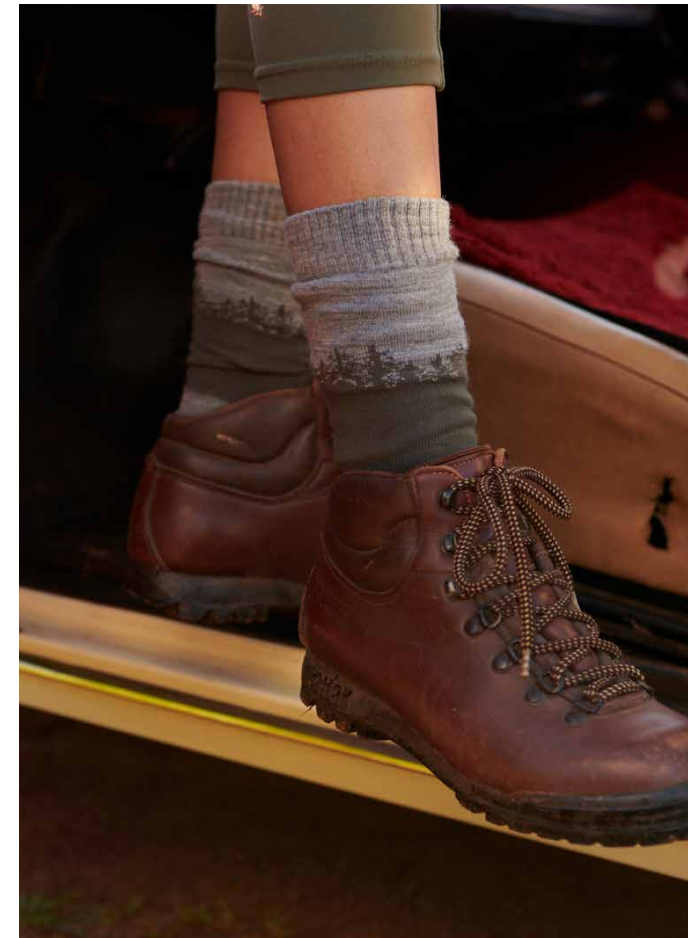

»FIR« SOCKS

»FIR« SOCKS UNISEX

Patterned socks have long been much more than just a statement. If you're wearing these calf-length fir socks with striking motifs, you will be able to see the forest for the trees, as they say - or rather, the other way round. The blend of materials ensures that you'll find these socks extremely comfortable to wear - not just in the woods!

Material: 40 % viscose, 30 % polyacrylic, 17 % polyamide, 10 % cotton, 3 % elastane

ORDER NUMBER

0421 500 02 XX

0421 500 03 XX

COLOUR

GREEN

GREY

SIZE

35 - 38/39 - 42/43 - 46

AVAILABILITY: IMMEDIATE