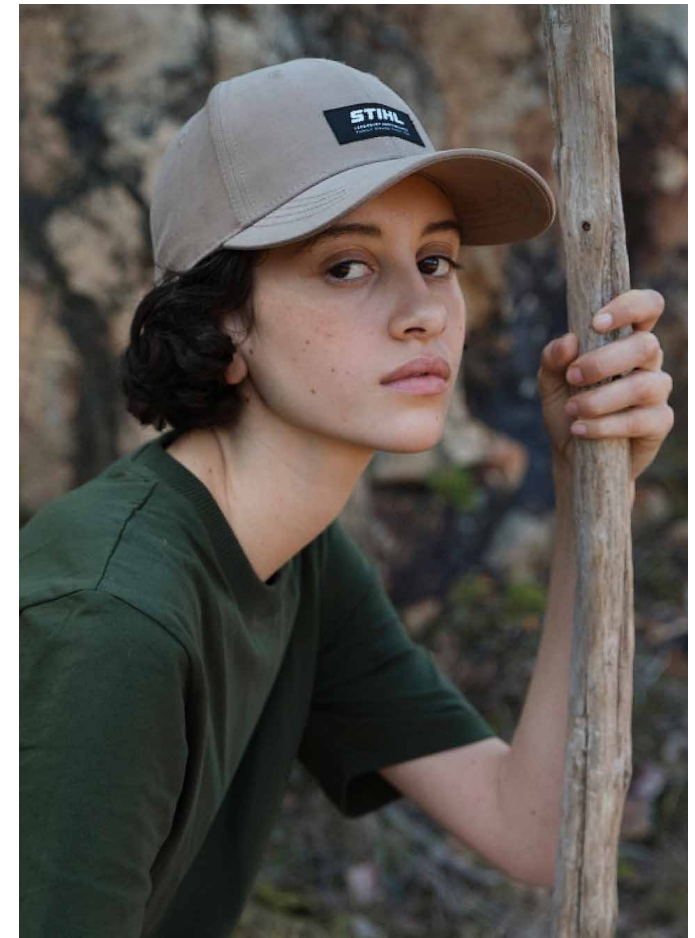

»LYOCELL LOGO« CAP

»LYOCELL LOGO« CAP UNISEX

This cap is made of 50 % lyocell and 50 % cotton. What that actually means: half of this cap is made from wood fibre - so you could say it carries STIHL DNA. A »LEGENDARY PERFORMANCE« patch embellishes the front. Thanks to its adjustable metal closure, this cap will fit any wearer.

Material: 50 % cotton, 50 % lyocell

ORDER NUMBER
0421 600 0115

COLOUR
BEIGE

SIZE
ONE SIZE

AVAILABILITY: 02/2023