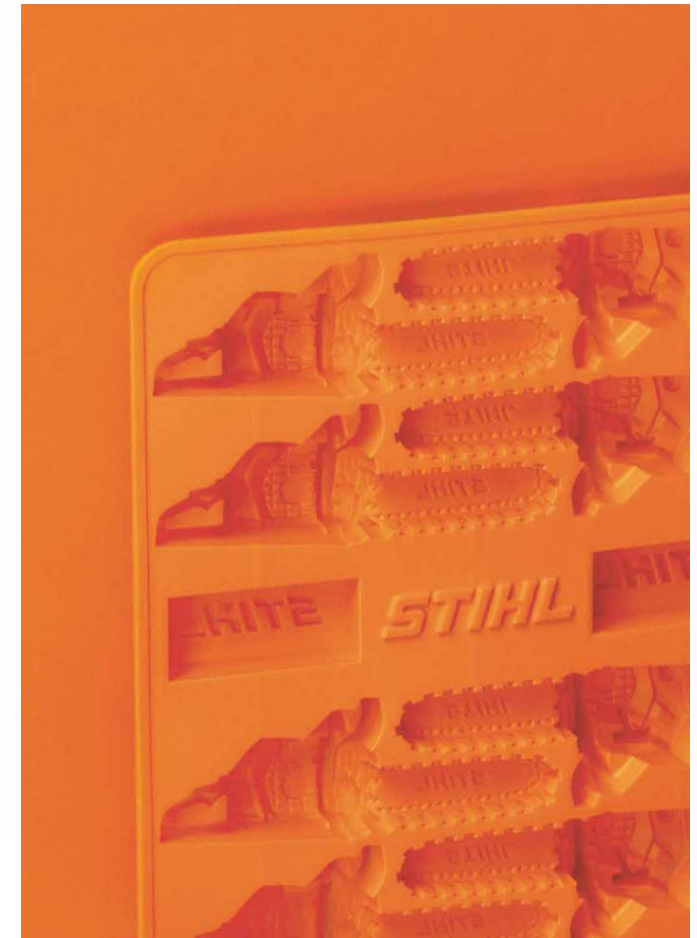

»CHAINSAW« ICE CUBE TRAY

»CHAINSAW« ICE CUBE TRAY

This silicone ice cube tray is for real STIHL fans: it can be used to freeze water into small chainsaw-shaped ice cubes! The orange vessel can make eight ice chainsaws in total plus two rectangular ice cubes with the STIHL logo. The material is flexible so that the ice cubes can be easily pushed out. The product is BPA-free and LFGB- and FDA-compliant.

Material: silicone

ORDER NUMBER
0421 600 0056

COLOUR
ORANGE

AVAILABILITY: IMMEDIATE