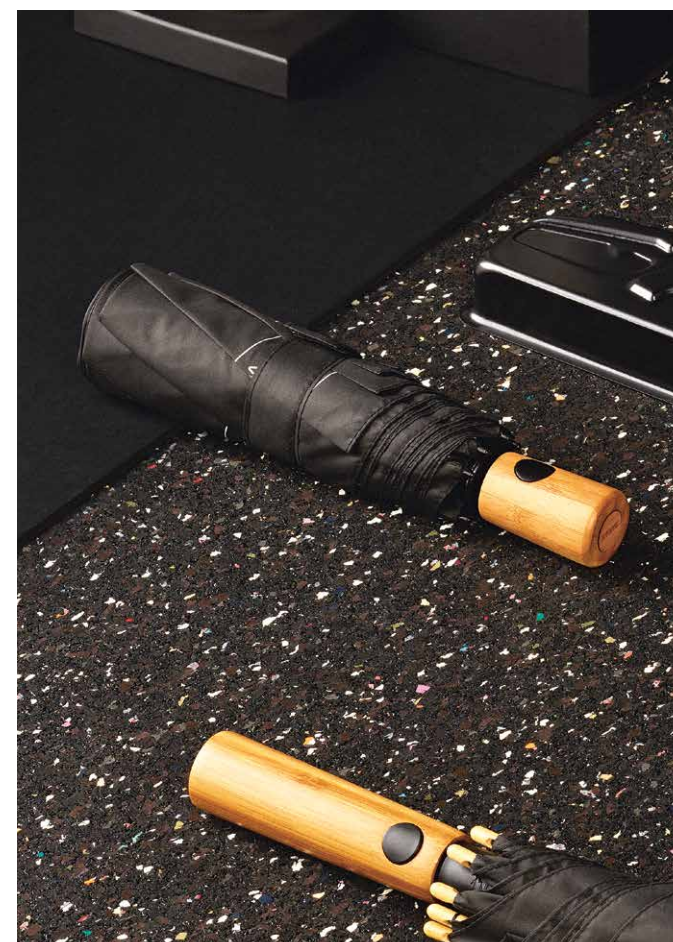

POCKET UMBRELLA WITH BAMBOO HANDLE

POCKET UMBRELLA WITH BAMBOO HANDLE

»Small but mighty« is one way you could describe this accessory. This handy pocket umbrella with bamboo handle and metal tip opens and closes automatically. The fabric is 100 % polyester pongee (recycled plastic in accordance with STANDARD 100 by OEKO-TEX®). Small reflective STIHL chainsaw print in silver on every other segment.

Dimensions: Ø approx. 98 cm

Material: 100% polyester pongee

ORDER NUMBER

0420 960 0015

COLOUR

BLACK

AVAILABILITY: IMMEDIATE