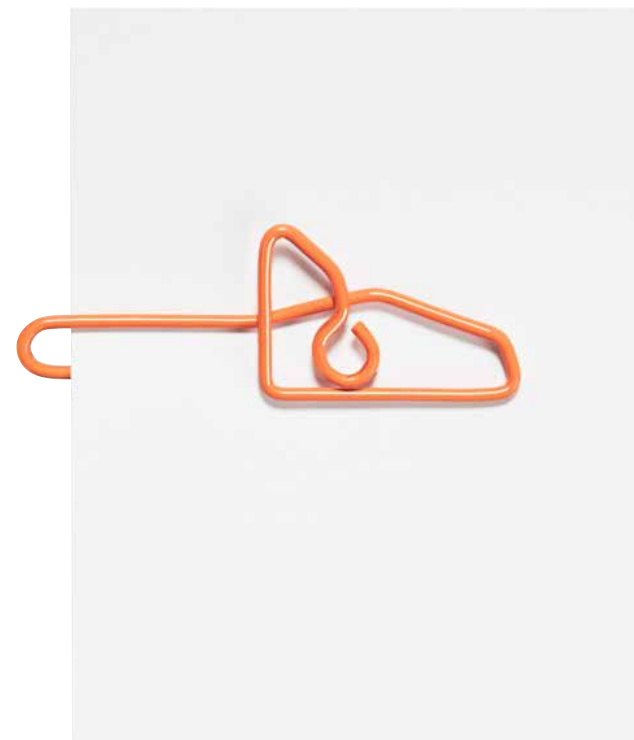

»ICON« PAPER CLIP PACK INCLUDING 20 PCS

»ICON« PAPER CLIP PACK INCLUDING 20 PCS

These special STIHL paper clips shaped like small chainsaws are sure to be noticed. Made from metal, both their unusual shape and orange colour makes them distinctive.

Material: metal

ORDER NUMBER
0421 600 0091

COLOUR
ORANGE

AVAILABILITY: IMMEDIATE