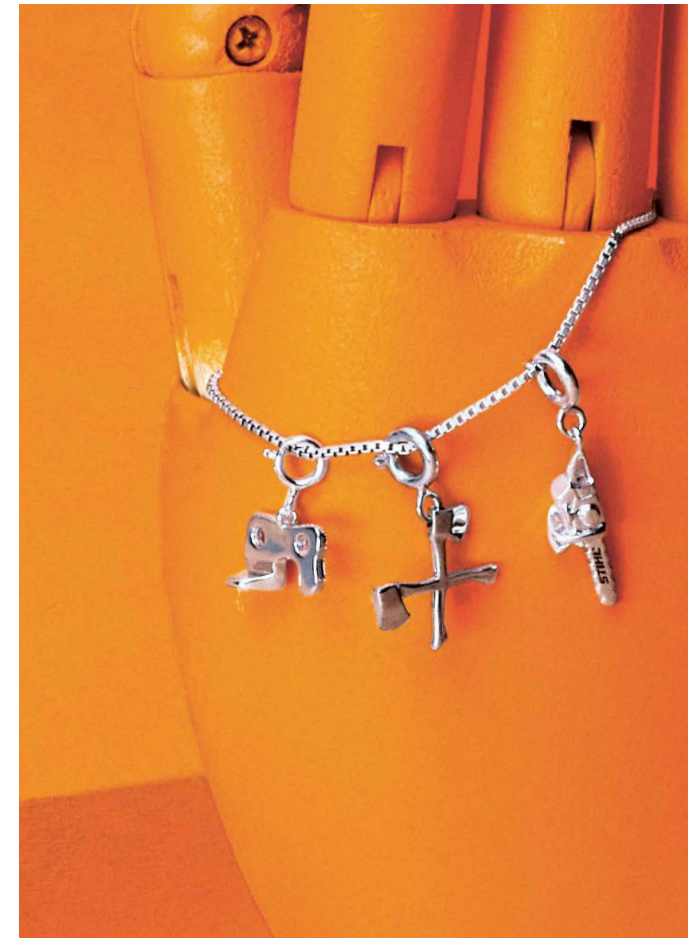

»CHAIN« HANGING CHARM

»CHAIN« HANGING CHARM

Our third pendant for charm bracelets is a miniature chain link. It is inspired by an original chain link from a STIHL saw chain, and is 18 mm long and made from rhodium-plated 925 silver.

Material: 925 silver, rhodium-plated

ORDER NUMBER
0421 600 0050

COLOUR
SILVER

AVAILABILITY: IMMEDIATE