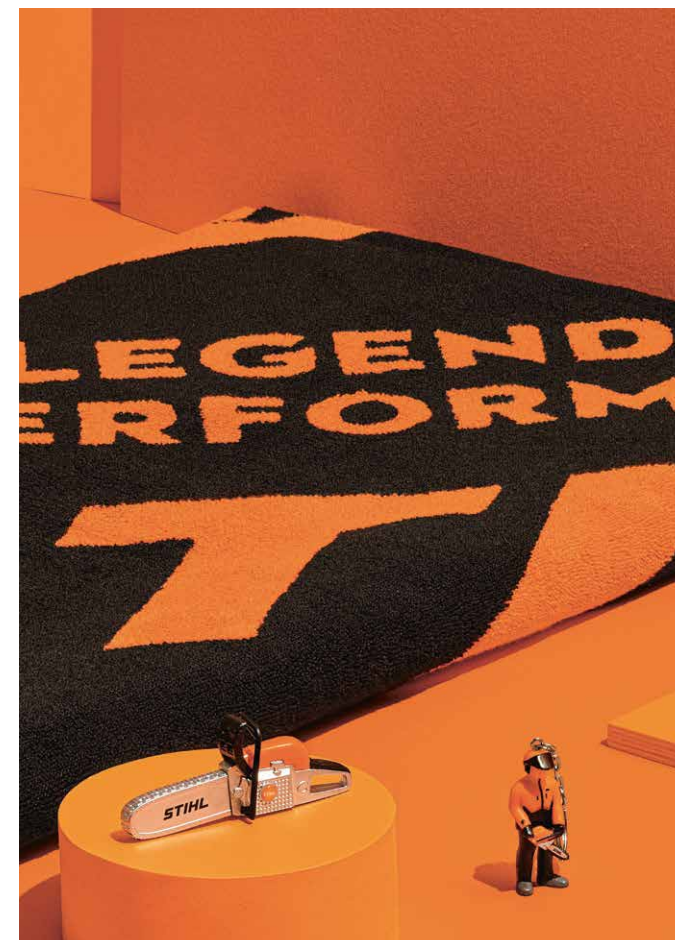

**Dimensions:** 180 cm x 80 cm

**Material:** 100% cotton

ORDER NUMBER

**0420 960 0018**

COLOUR

**BLACK/  
ORANGE**

**AVAILABILITY: IMMEDIATE**