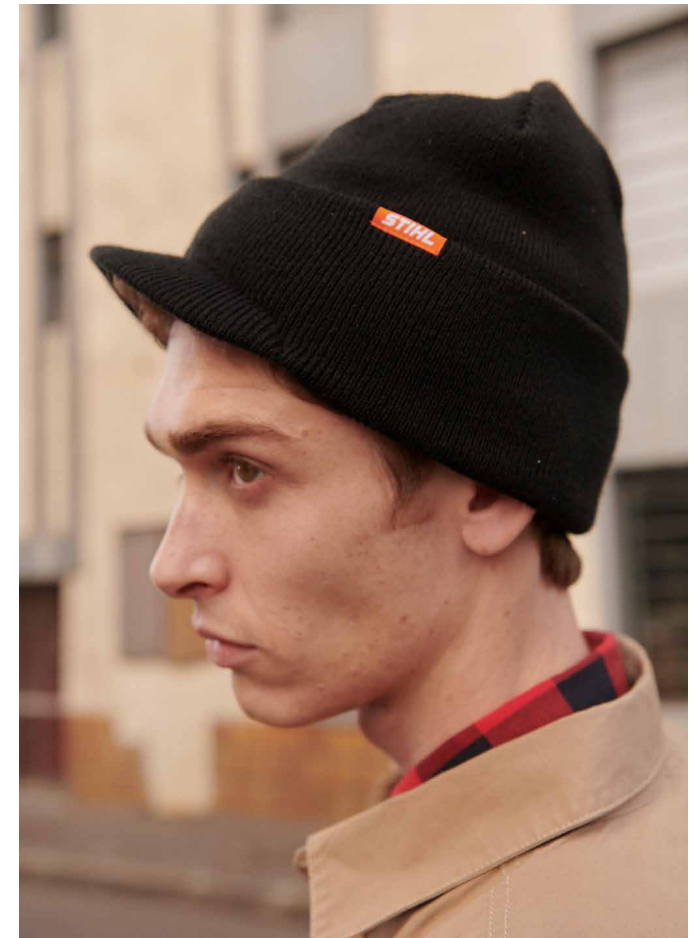

»VISOR« BEANIE

»VISOR« BEANIE UNISEX

When you combine the best of two worlds, you come up with some fascinating creations. Our winter cap unites the look of a cap with the qualities of a knitted hat and therefore ensures your ears will be nice and toasty.

Material: 100 % polyacrylic

ORDER NUMBER
0421 600 0039

COLOUR
BLACK

SIZE
ONE SIZE

AVAILABILITY: IMMEDIATE