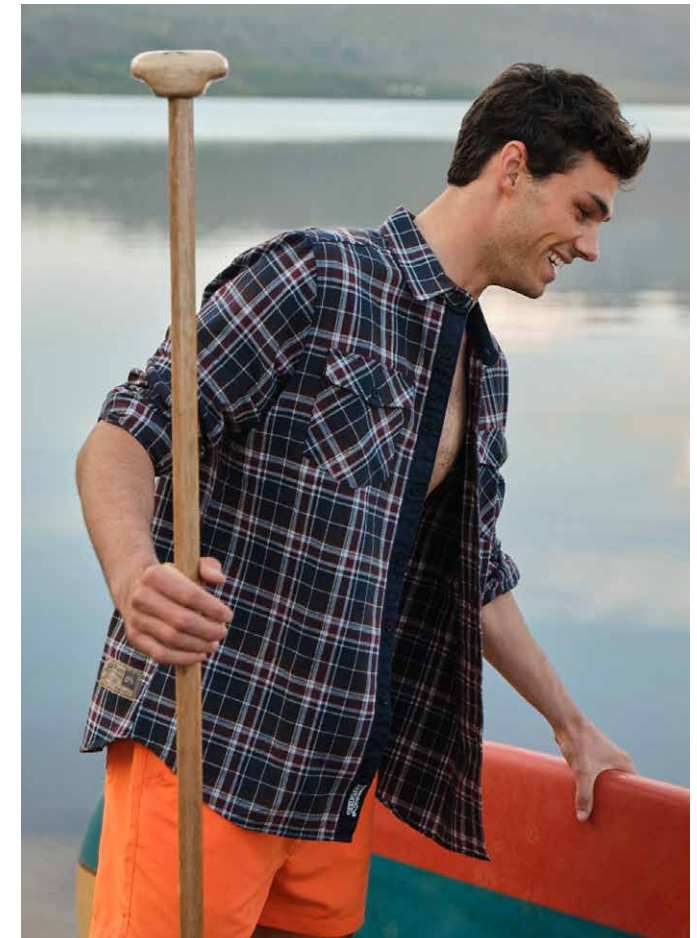

»PLAID FLANNEL« SHIRT

»PLAID FLANNEL« SHIRT MEN'S

Men's flannel shirt with checked pattern in a choice of green/beige or blue/red. Button placket, shirt collar and sewn-on chest pocket are all included, of course. The STIHL Heritage woven label appears on the back, at the bottom right. The text »LEGENDARY PERFORMANCE« is embroidered onto the inner button placket.

Material: 100 % cotton

ORDER NUMBER
0421 400 09 XX
0421 400 12 XX

COLOUR
GREEN/BEIGE
BLUE/RED

SIZE
S - XXXL

AVAILABILITY: 02/2023