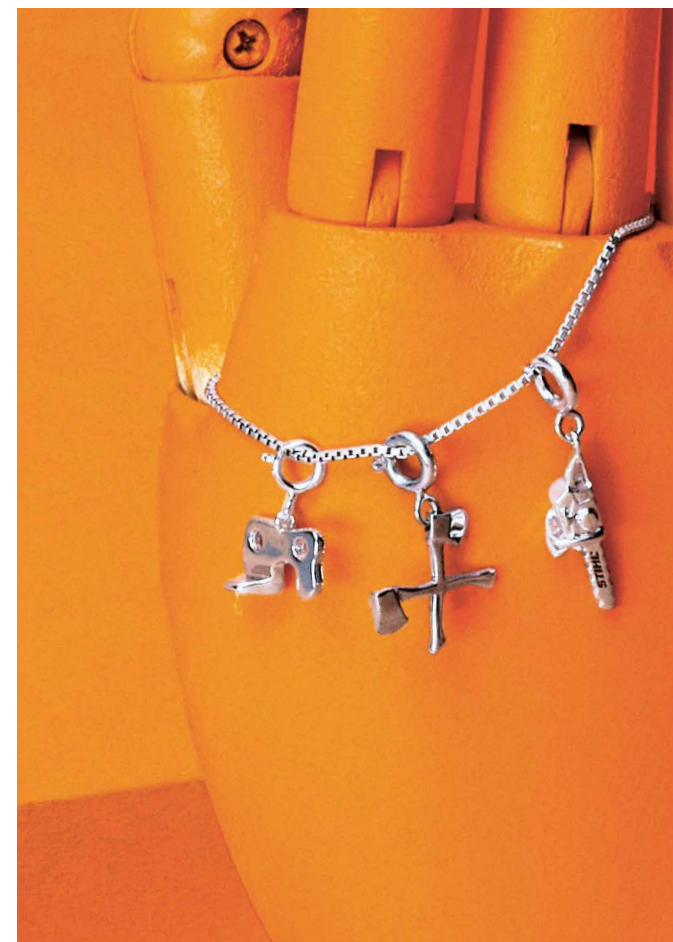

»CHAINSAW« HANGING CHARM

»CHAINSAW« HANGING CHARM

Whether on a bracelet or a neck chain, this chainsaw-shaped charm is a special accessory. The hanging chainsaw made from rhodium-plated 925 silver is an extraordinary piece, and can be secured to all widely available charm bracelets, pearl bracelets and women's chains by means of the small carabiner.

Material: 925 silver, rhodium-plated

ORDER NUMBER
0464 120 0070

COLOUR
SILVER

AVAILABILITY: IMMEDIATE