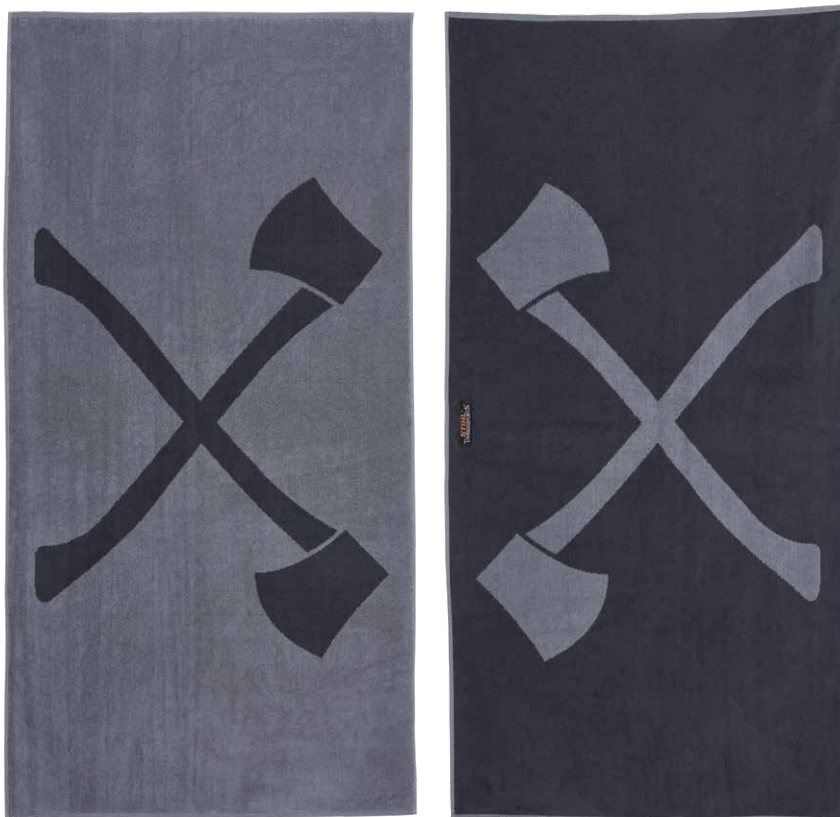

»AXE« BATH TOWEL

»AXE« BATH TOWEL

Whether at the beach, at the sauna or in the bathroom, our stylish grey bath towel with woven design in dark grey will always come in handy. And that's not all - it's also soft and fluffy and ultra-absorbent.

Dimensions: approx. 70 x 140 cm

Material: 100% cotton

ORDER NUMBER
0420 560 0004

COLOUR
GREY

AVAILABILITY: IMMEDIATE