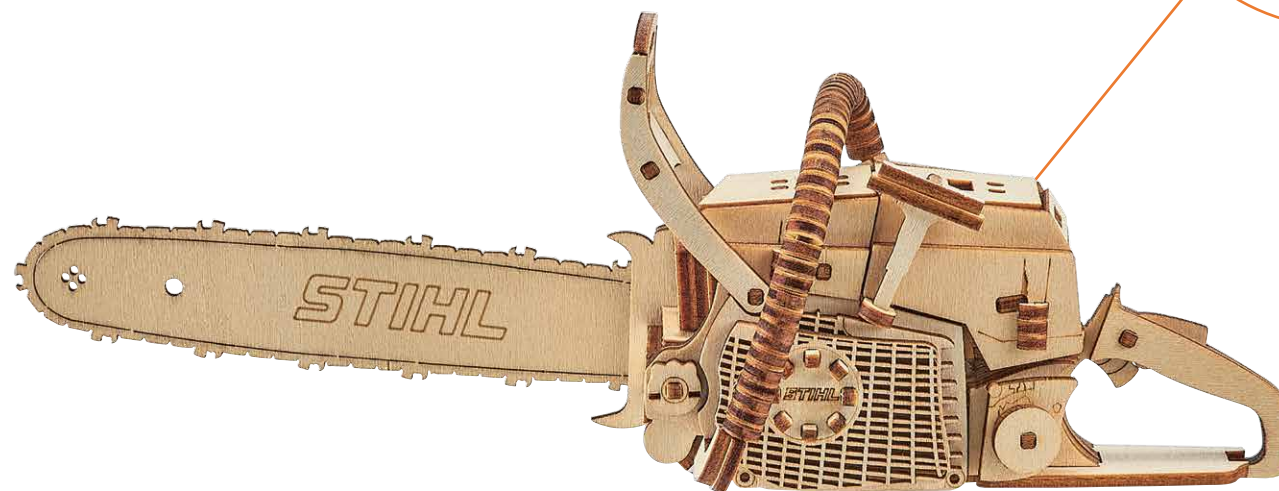

WOODEN 3-D PUZZLE

WOODEN 3-D PUZZLE KIDS

Build your own chainsaw! This 3D wooden puzzle is made up of four FSC-certified wooden panels each measuring 21 x 34 x 0.3 cm, and 136 individual pieces.

Material: FSC-certified wood

ORDER NUMBER
0420 460 0011

COLOUR
BROWN

AVAILABILITY: IMMEDIATE