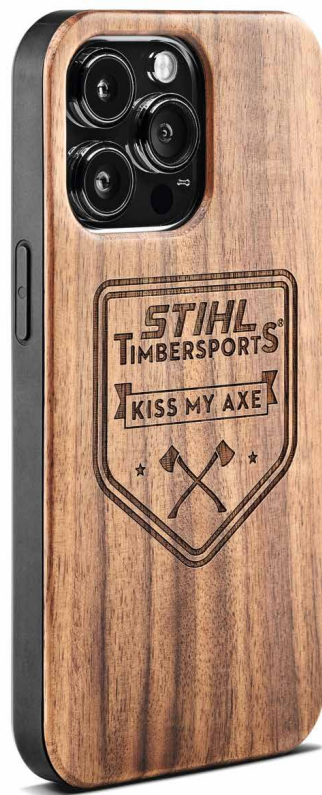

WOODEN »AXE« MOBILE PHONE CASE

WOODEN »AXE« MOBILE PHONE CASE

This wooden mobile phone case with rubberised edge will protect your mobile phone from accidents - and thanks to its familiar »KISS MY AXE« logo, it also lets everyone know its owner is a true TIMBERSPORTS® fan. Feels good and fits various mobile phone models.

Material: rubberised edge, FSC-certified wooden back, PC+TPU

Colour: black, brown

ORDER NUMBER

0421 600 0128

0421 600 0129

0421 600 0130

0421 600 0131

0421 600 0132

0421 600 0133

0421 600 0134

0421 600 0135

0421 600 0136

iPHONE MODEL

6/7/8/SE 2020

6/7/8 PLUS

11

11 PRO

X/XS

12/12 PRO

13

13 PRO

13 MINI

AVAILABILITY: 02/2023