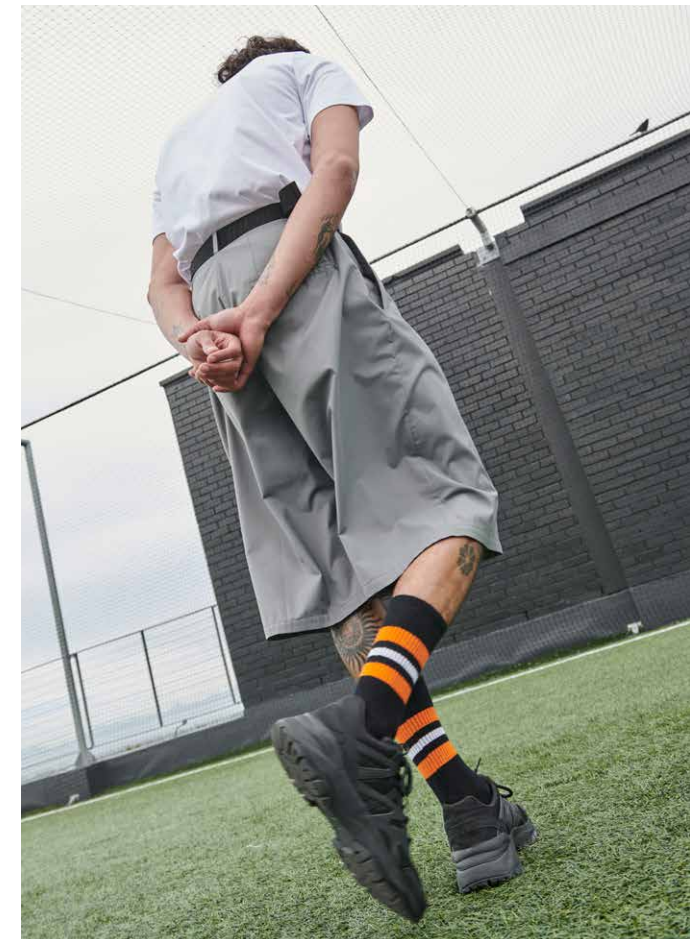

»STRIPES« SOCKS, SET OF 3

»STRIPES« SOCKS, SET OF 3 UNISEX

Perfect for numerous sports and leisure activities: STIHL tennis socks. These calf-length socks sit perfectly in place without digging into your skin or slipping down. The blend of materials makes these socks a great fit. This pack of three includes white, black and grey socks, all featuring orange stripes.

Material: 80 % cotton, 18 % polyamide,
2 % elastane

ORDER NUMBER
0421 500 10 XX

COLOUR
**WHITE/
BLACK/
GREY**

SIZE
36 - 46

AVAILABILITY: 02/2023