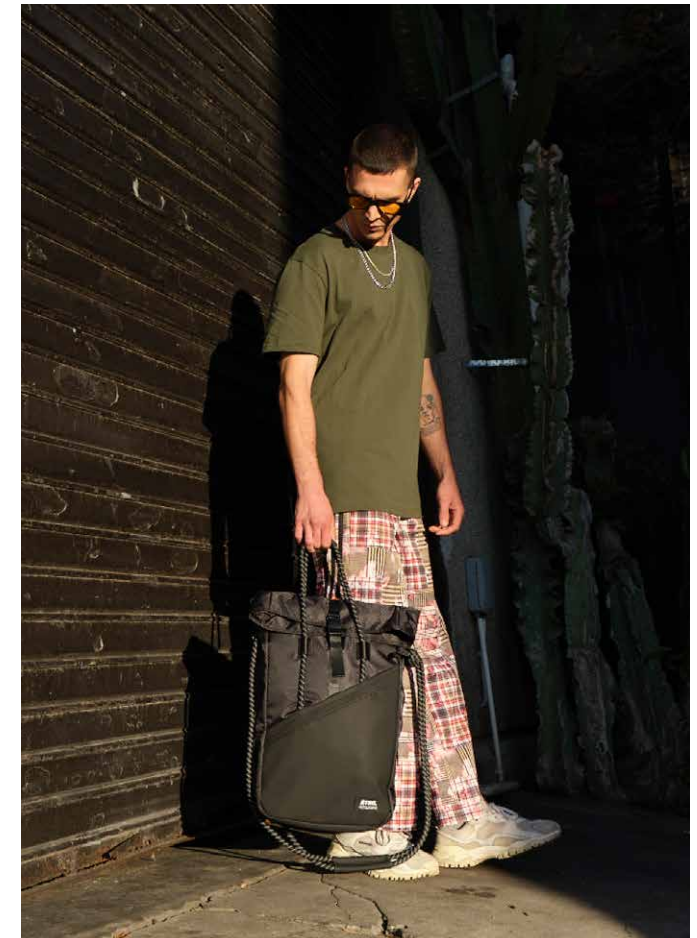

»URBAN STYLE« CARRY BAG

»URBAN STYLE« CARRY BAG

STIHL carry bag for modern city-dwellers! Stylish, youthful carry bag for transporting documents, padded inside pocket for your laptop, etc. The outside pocket can be used to carry smaller items. Measuring 30 x 50 x 20 cm, this bag is exactly the right size for use in everyday student life. The bag is water-repellent.

Dimensions (W x H x D): 300 x 500 x 200 mm

Volume: approx. 30 L

Material: body material: rip-stop polyester / PU
lining material: polyester

ORDNER NUMBER

0421 600 0104

COLOUR

**BLACK/
GREY**

AVAILABILITY: 02/2023