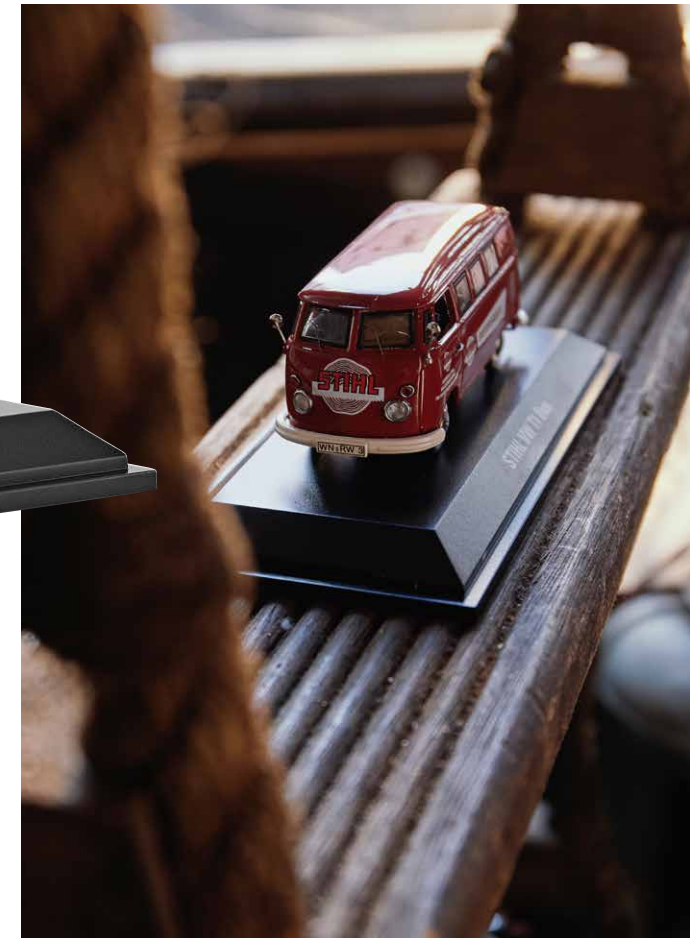

»VW T1« MODEL BUS

»VW T1« MODEL BUS

This detailed model of the 1955 VW T1 will set collectors' hearts racing. The VW Microbus, in a heavy die-cast zinc design, is painted in original colours and the historic STIHL design. The 1:43-scale legendary VW bus from Schuco stands on a plastic base and is protected by a transparent cover.

Material: die-cast zinc and plastic

ORDER NUMBER
0464 935 0100

COLOUR
RED

AVAILABILITY: IMMEDIATE