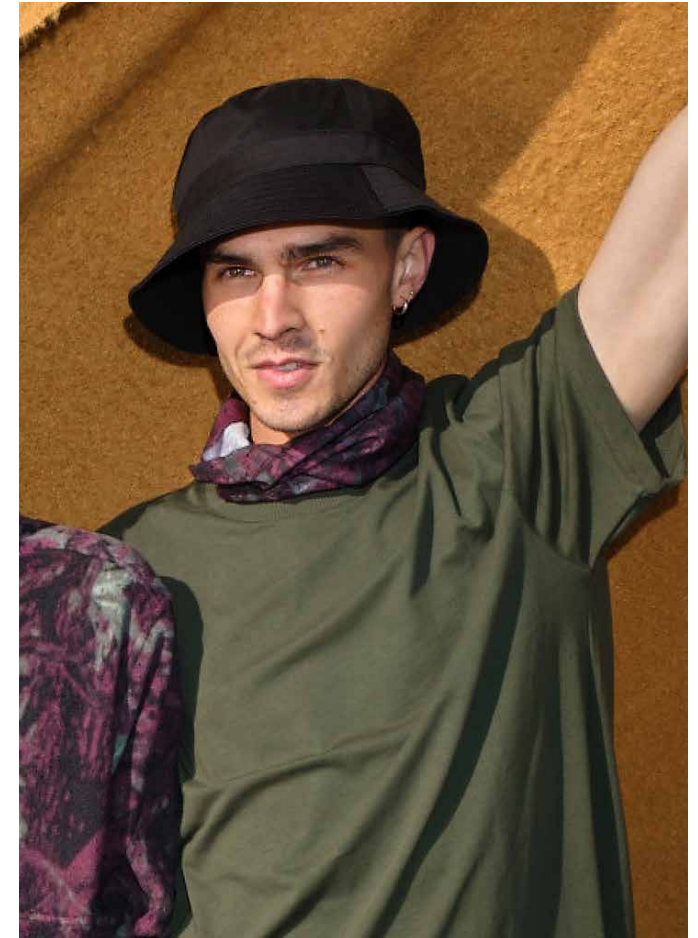

»CAMO« TUBE SCARF

»CAMO« TUBE SCARF UNISEX

Warming you up on cold days: this multifunctional camouflage tube scarf with exclusive STIHL camouflage all-over print and STIHL logo print in white.

Dimensions: approx. 50 x 24.5 cm
Material: 100 % polyester

ORDER NUMBER
0421 600 0122

COLOUR
**BLACK/
GREEN/
PURPLE**

SIZE
ONE SIZE

AVAILABILITY: IMMEDIATE