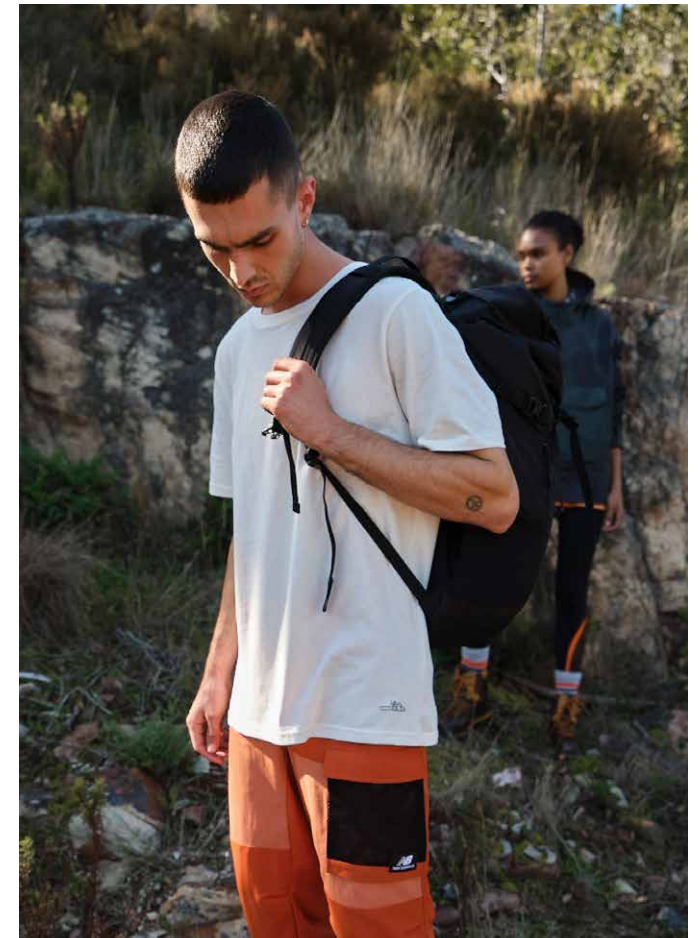

»SUSTAINABLE ICON« T-SHIRT

»SUSTAINABLE ICON« T-SHIRT MEN'S

This white natural-look organic cotton men's T-shirt with small printed STIHL saw icon on the front, at the bottom left, is guaranteed sustainable. All prints are created using organic dyes.

Material: 100% organic cotton

ORDER NUMBER
0421 300 41 XX

COLOUR
**NATURAL
WHITE**

SIZE
S-XXXL

AVAILABILITY: IMMEDIATE