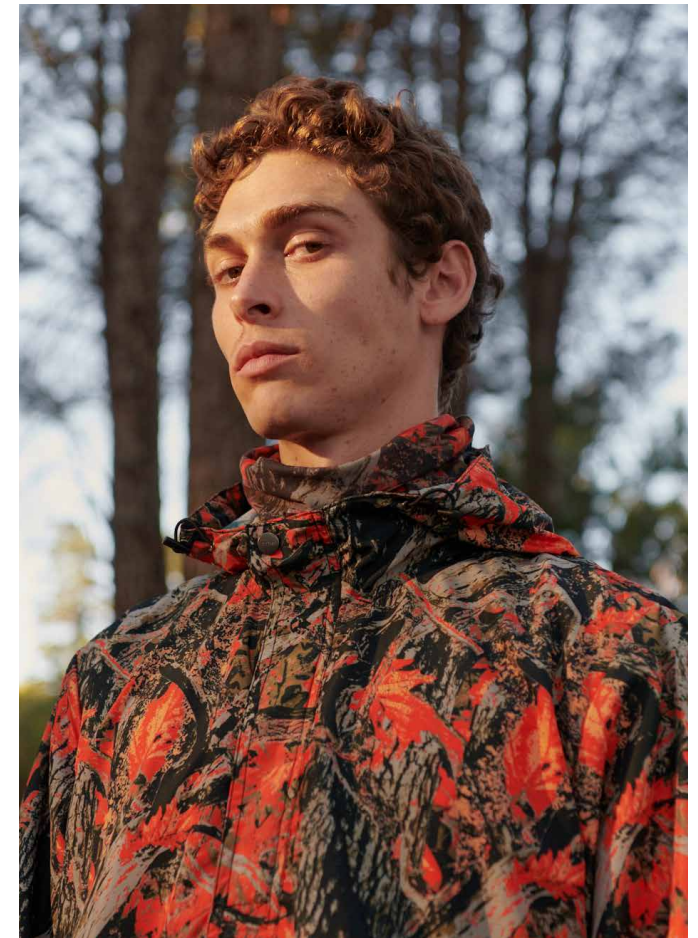

»CAMO« TUBE SCARF

»CAMO« TUBE SCARF UNISEX

Warming you up on cold days: this multifunctional camouflage tube scarf with exclusive STIHL camouflage all-over print and STIHL logo print in white.

Dimensions: approx. 50 x 24.5 cm
Material: 100 % polyester

ORDER NUMBER
0421 600 0042

0421 600 0122

COLOUR
**GREEN/BEIGE/
ORANGE
LILAC/GREEN/
BLACK**

SIZE
ONE SIZE

AVAILABILITY: IMMEDIATE