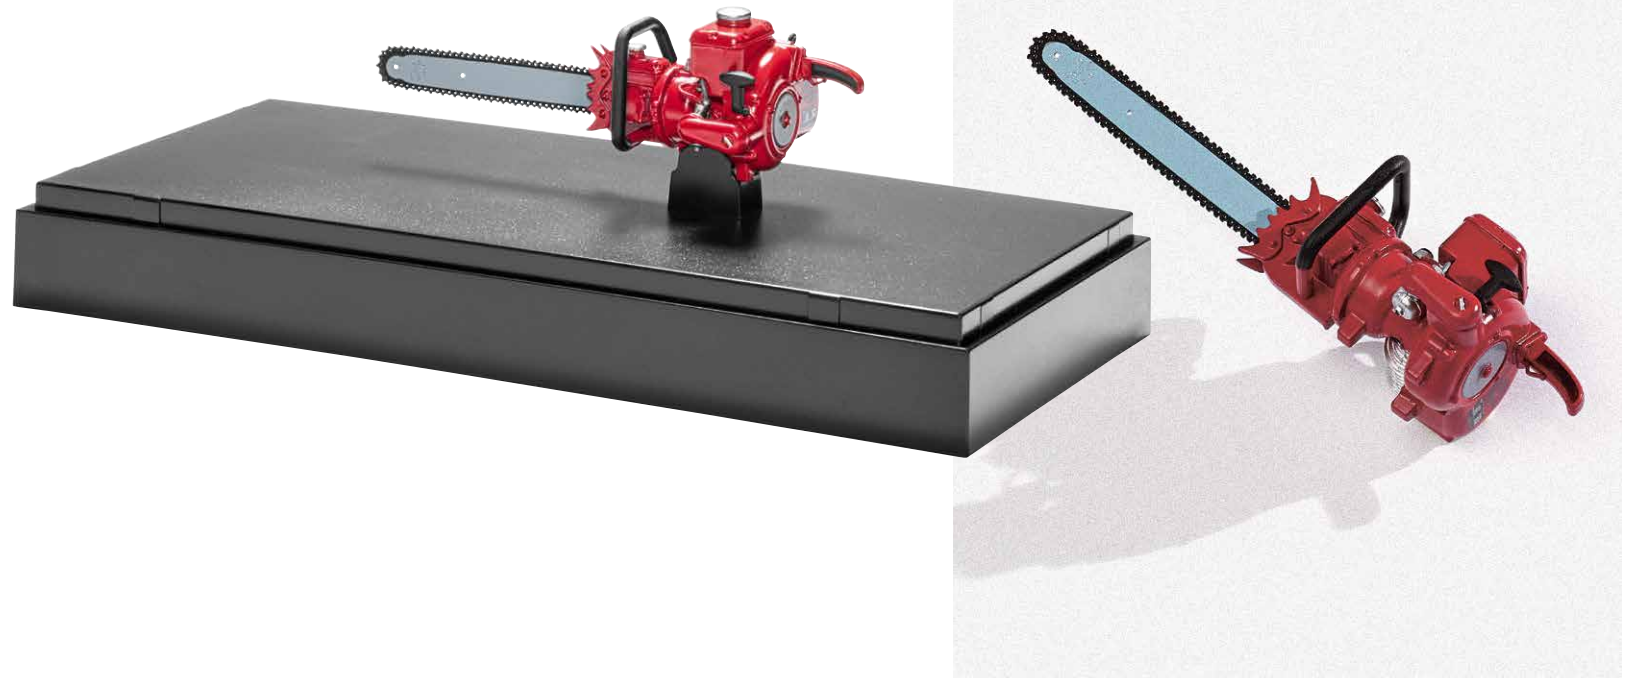

TYPE BLK MODEL

TYPE BLK MODEL

These collectors' pieces are sure to thrill any fan. Made from die-cast zinc and painted in original colours, this 1:12 scale model made by Schuco will take collectors back in time to the early years of STIHL.

Material: die-cast zinc and plastic

ORDER NUMBER
0464 035 0220

COLOUR
BLACK/RED

AVAILABILITY: IMMEDIATE