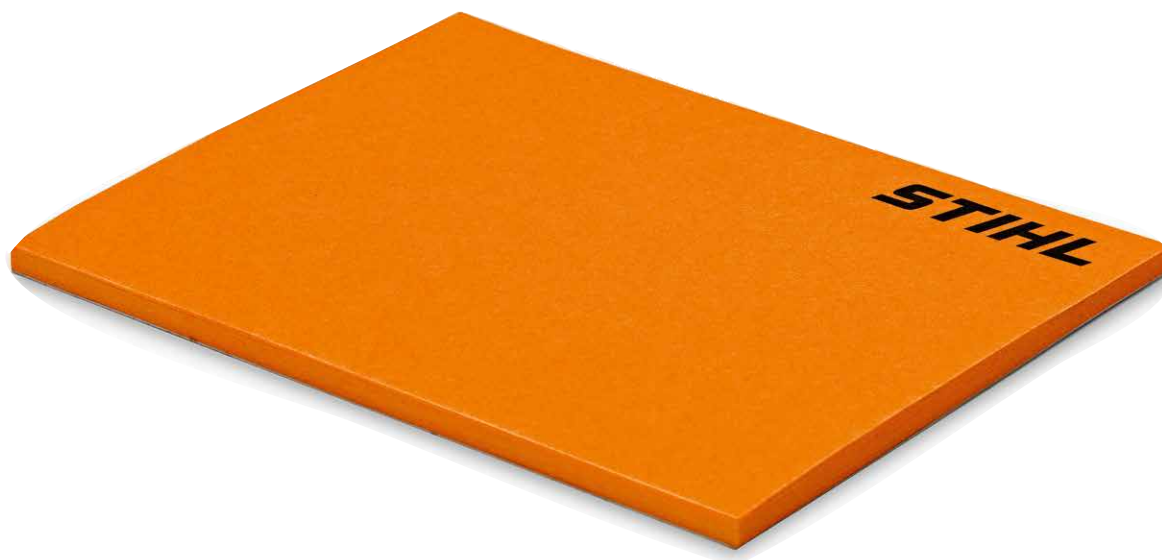

STICKY NOTES BLOCK

STICKY NOTES BLOCK

Pad of 100 self-adhesive notes in 100 x 75 mm format, paper quality: 70 g/m².

MPQ: 20

ORDER NUMBER
0420 760 0005

AVAILABILITY: IMMEDIATE