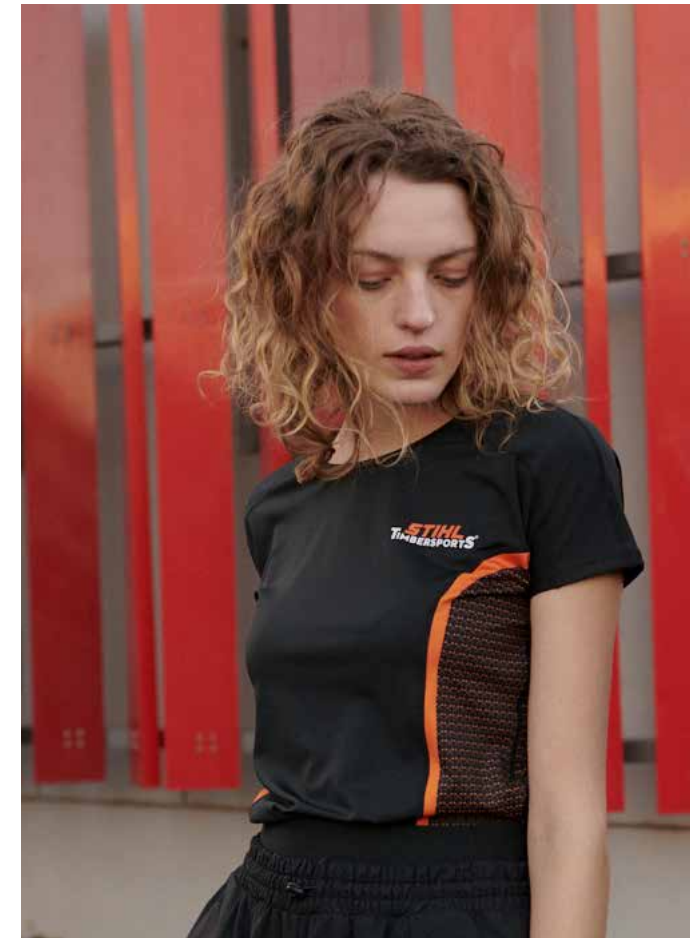

ORDER NUMBER  
**0421 300 13 XX**

COLOUR  
**BLACK**

SIZE  
**XS - XL**

**AVAILABILITY: IMMEDIATE**