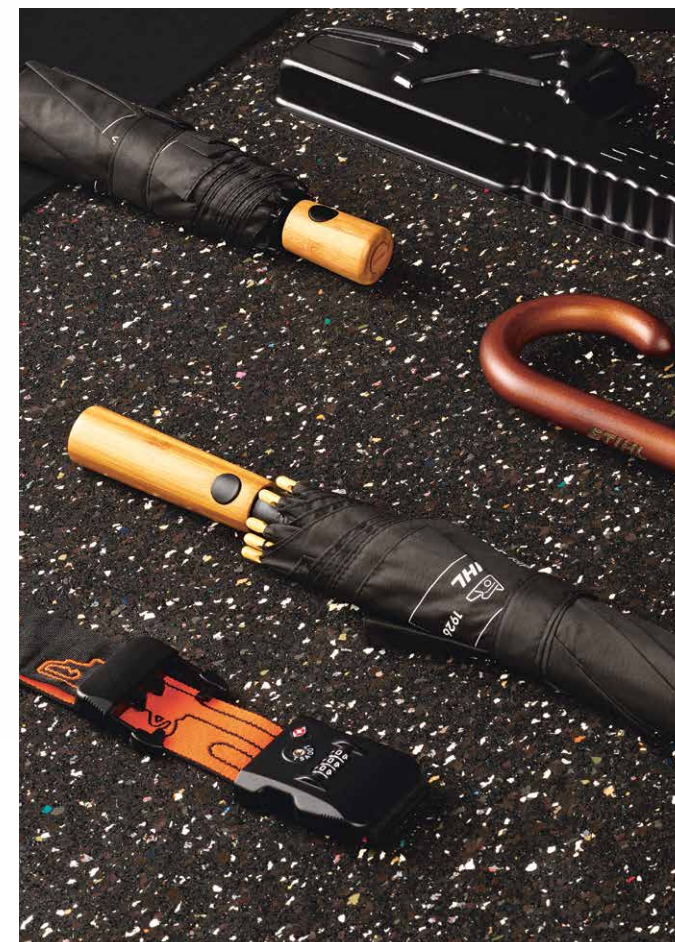

WALKING STICK UMBRELLA WITH BAMBOO HANDLE

WALKING STICK UMBRELLA WITH BAMBOO HANDLE

Walking stick umbrella with bamboo elements. Small, reflective STIHL chainsaw print in silver on every other segment, convenient automatic mechanism for rapid opening, high-quality windproof system and fibreglass spokes for maximum flexibility in strong gusts.

Dimensions: Ø approx. 112 cm

Material: 100 % polyester pongee (recycled)

ORDER NUMBER
0420 960 0014

COLOUR
BLACK

AVAILABILITY: IMMEDIATE