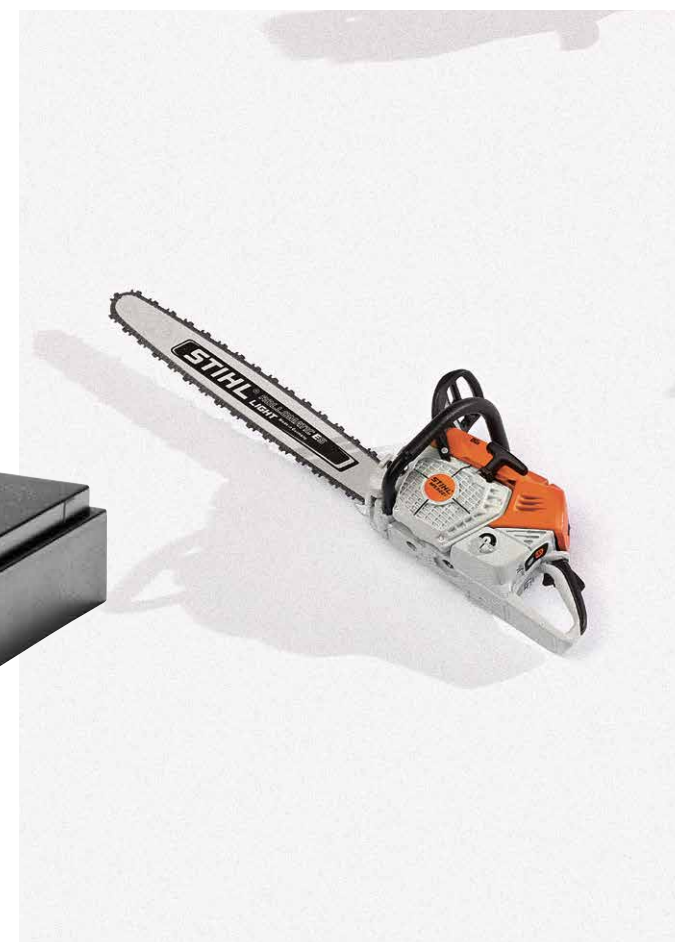

»MS 500i« MODEL

»MS 500i« MODEL

A genuine collector's item from Schuco!
This 1:10 scale model of the innovative STIHL MS 500 chainsaw, produced from die-cast zinc and plastic parts, has been lovingly painted in original colours and is a must-have for any display cabinet.

Material: die-cast zinc and plastic

ORDER NUMBER
0420 960 0001

COLOUR
**GREY/
ORANGE**

AVAILABILITY: IMMEDIATE