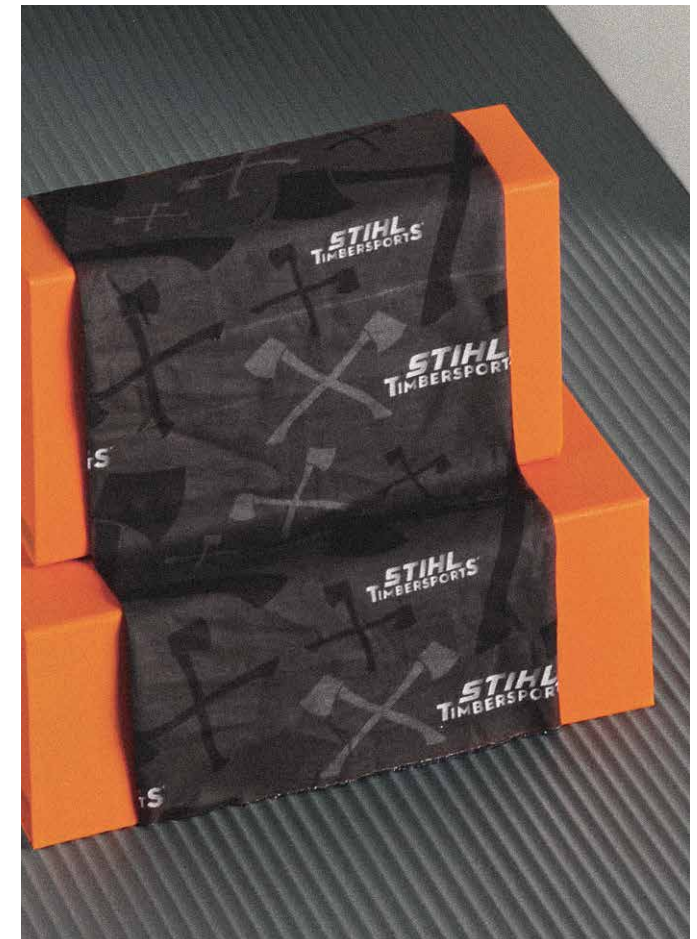

»TIMBERSPORTS®« MULTIFUNCTIONAL SNOOD

»TIMBERSPORTS®« MULTIFUNCTIONAL SNOOD UNISEX

Small details such as the crossed axes and the »STIHL TIMBERSPORTS®« logo make this multifunctional snood a real eye-catcher! Made in Germany.

Dimensions: approx. 50 x 24.5 cm

Material: 100% polyester

ORDER NUMBER
0421 600 0032

COLOUR
BLACK

AVAILABILITY: IMMEDIATE