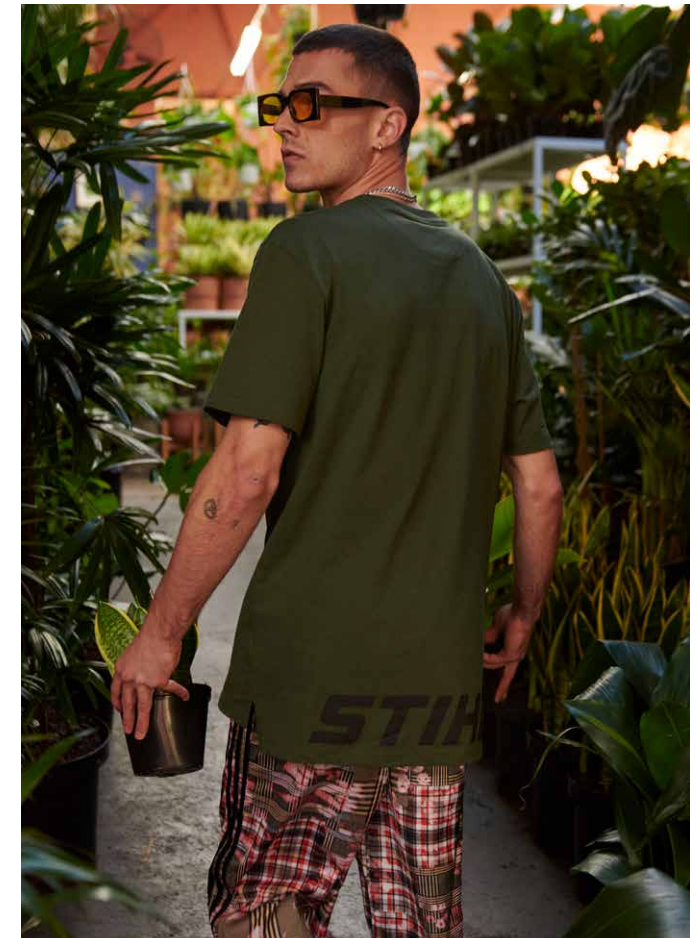

»LOGO BACK« T-SHIRT

»LOGO BACK« T-SHIRT MEN'S

At first glance, this dark green men's T-shirt doesn't look like a STIHL shirt at all because of its mono-coloured front. On the back, however, enthusiasm for the brand is shouted loud thanks to the large black STIHL logo print. This round-necked T-shirt is slightly oversized in fit and the back is longer than the front.

Material: 100 % cotton

ORDER NUMBER
0421 300 37 XX

COLOUR
GREEN

SIZE
S - XXXL

AVAILABILITY: 02/2023