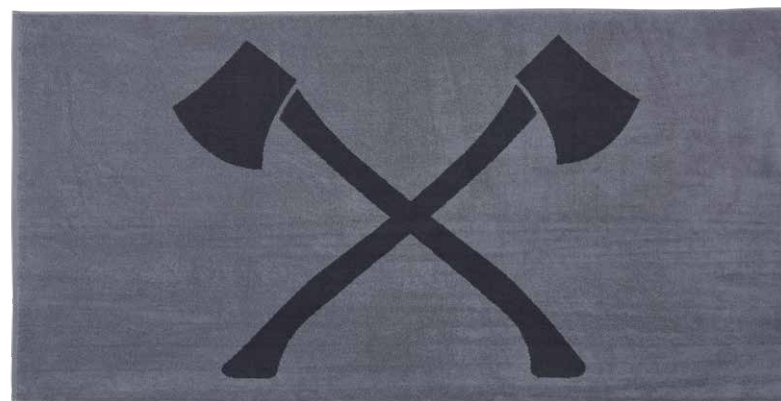

»AXE« HAND TOWEL

»AXE« HAND TOWEL

This stylish grey hand towel with striking crossed axes design is the perfect complement to the matching bath towel. Great for home or the swimming pool, this soft-touch, fluffy hand towel is highly absorbent.

Dimensions: approx. 50 x 100 cm

Material: 100% cotton

ORDER NUMBER
0421 600 0049

COLOUR
GREY

AVAILABILITY: IMMEDIATE