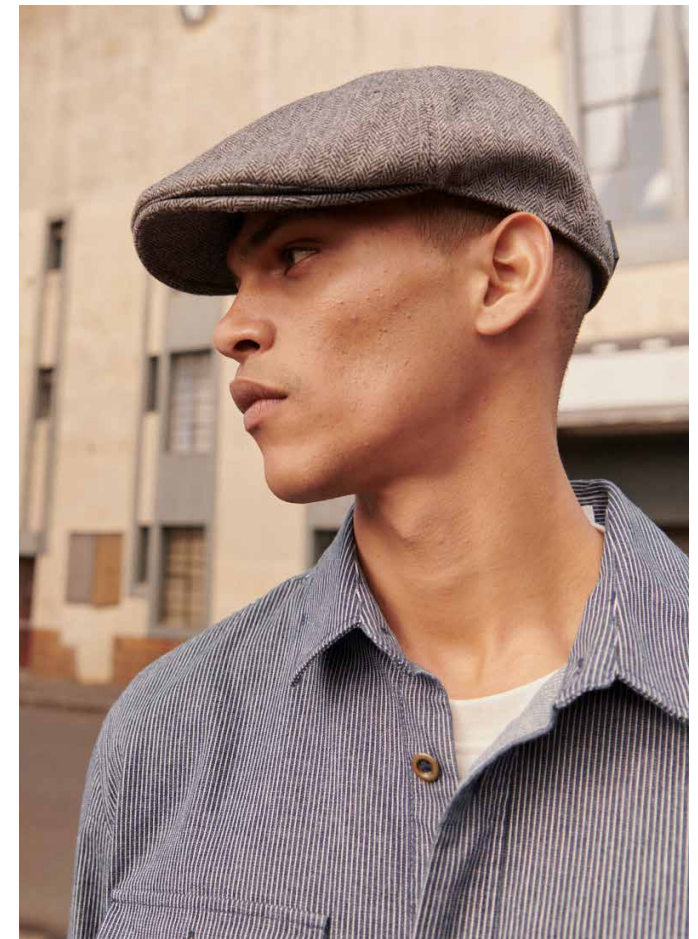

»FLAT CAP«

»FLAT CAP« MEN'S

Made from 85 % wool, this close-fitting flat cap is warm and cool at the same time. The black and grey fishbone pattern and the genuine leather patch on the side make this hat a classic piece that looks great anywhere - any time of the year.

Material: 85 % wool, 15 % polyamide;
lining: 100 % cotton

ORDER NUMBER
0421 500 05 XX

COLOUR
GREY

SIZE
S - XL

AVAILABILITY: IMMEDIATE