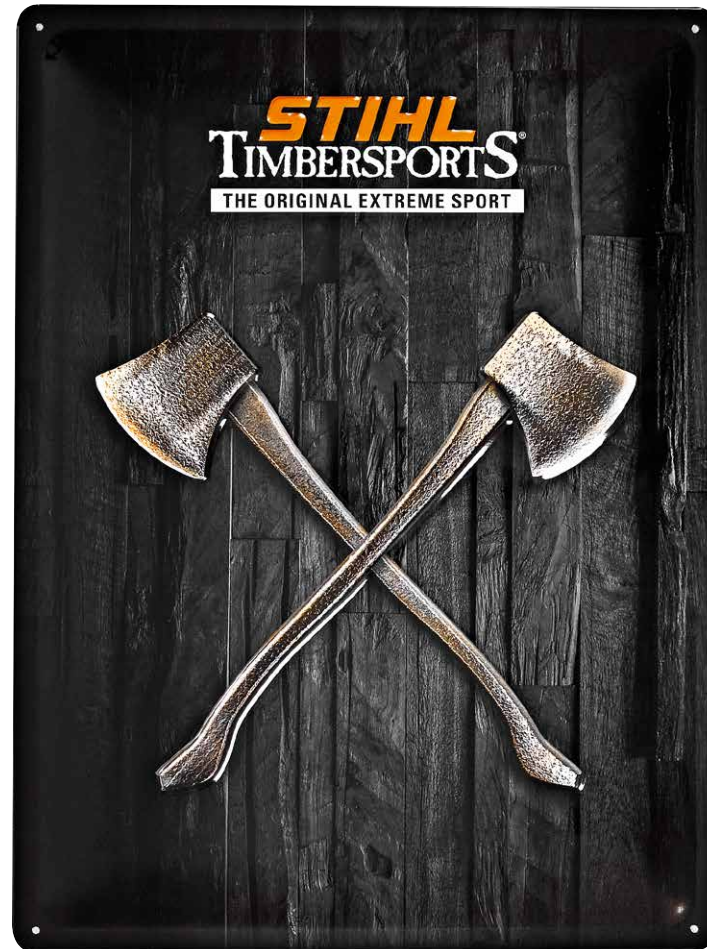

»TIMBERSPORTS®« SHEET METAL SIGN

»TIMBERSPORTS®« SHEET METAL SIGN

Hang it on the wall! A must-have for all lumberjack enthusiasts. A high-quality sign with four drilled holes as wall attachment.

Dimensions: approx. 30 x 40 cm

Material: sheet steel

ORDER NUMBER
0420 560 0003

COLOUR
BLACK

AVAILABILITY: IMMEDIATE