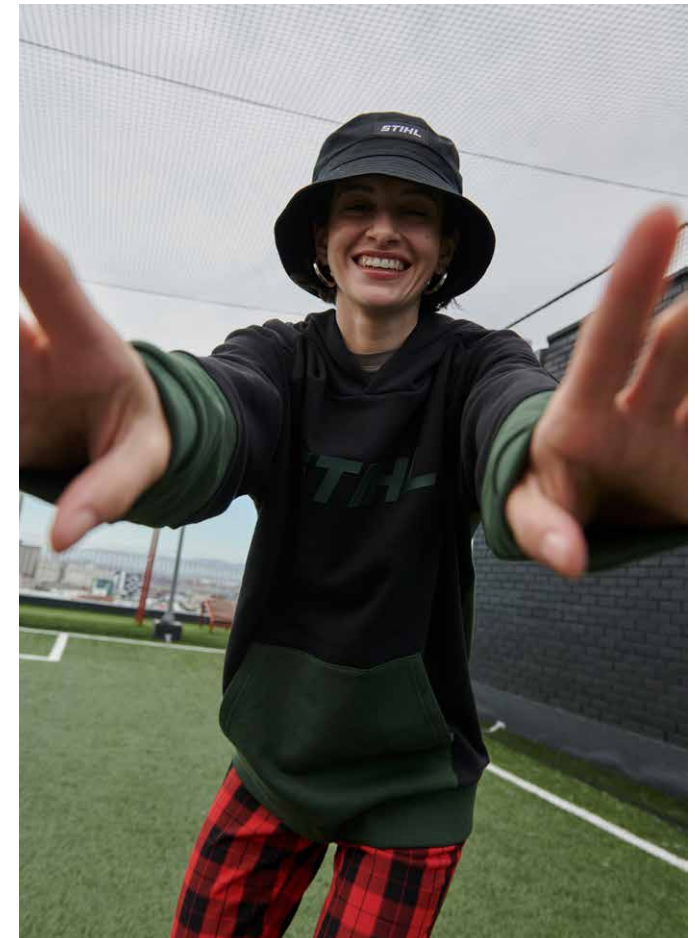

»BUCKET« HAT

»BUCKET« HAT UNISEX

For fishing, camping or just because; this black STIHL fishing hat with brim is a great companion. A lightweight lining and interior sweatband ensure that sweat does not run into your eyes on hot days. There is a white STIHL logo on the front.

Material: 100 % cotton

ORDER NUMBER

0421 500 1209

0421 500 1211

SIZE

S/M

L/XL

COLOUR

BLACK

AVAILABILITY: 02/2023